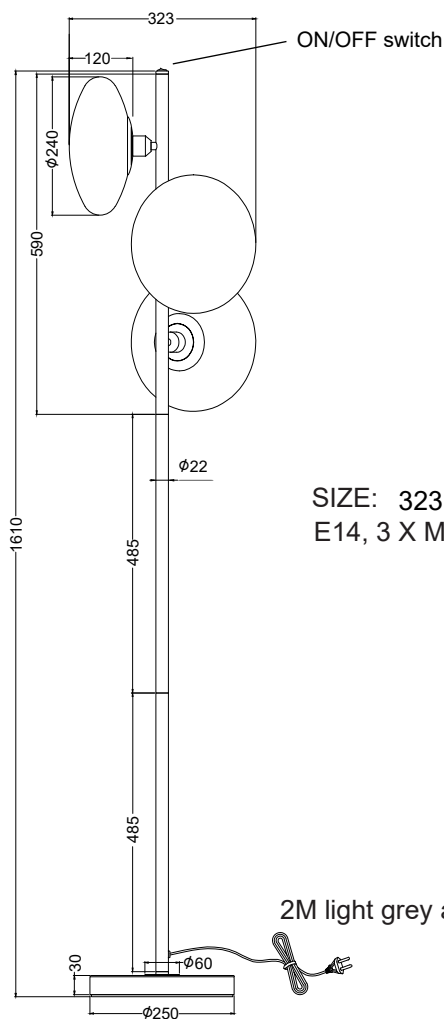

IT'S ABOUT RoMi[®]

A M S T E R D A M

↳ technical drawing & packing details

SAPPORO FLOOR LAMP (SAPPORO/F3/S)

SIZE: 323mm L X 323mm W X 1610mm H
E14, 3 X Max. 25W or 3 X 4W LED

2M light grey and white mixed fabric cable

PACKING DETAILS

Box sizes: 119x44x19.5 cm
Total cbm: 0.1021
G.W.: 12.08 KGS
N.W.: 8.36 KGS
Number of boxes: 1 pc