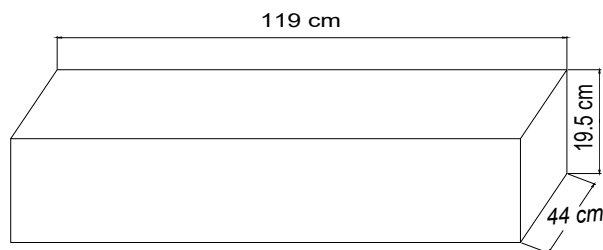

IT'S ABOUT RoMi[®]

A M S T E R D A M

↳ technical drawing & packing details

SAPPORO FLOOR LAMP (SAPPORO/F3/S)

SIZE: 323mm L X 323mm W X 1610mm H
E14, 3 X Max. 25W or 3 X 4W LED

2M light grey and white mixed fabric cable

PACKING DETAILS

Box sizes: 119x44x19.5 cm
Total cbm: 0.1021
G.W.: 12.08 KGS
N.W.: 8.36 KGS
Number of boxes: 1 pc